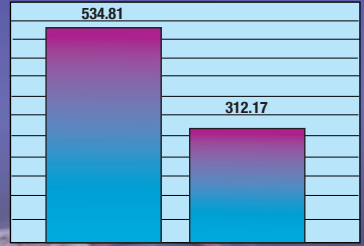

High Performance

Measures taken at an ambient temperature of 74 degrees F

Forward Flow CFM